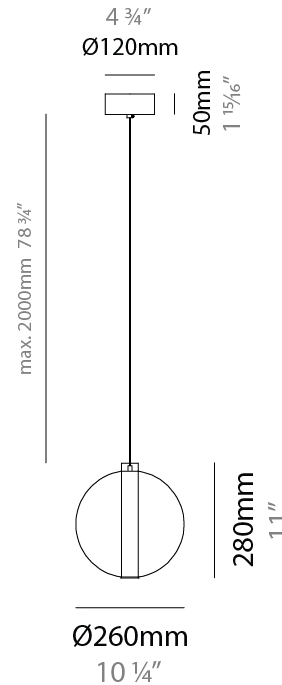

1. To build a product code in our configurator select the specify button on the base model # product page
2. To build a manual product code on this datasheet choose from the options listed below in blue font and add the suffix to the base model #

GENERAL

Series: Oscura Max
Subseries: Oscura Max - Monopoint
Brand: Cangini & Tucci
Division: Design
Mounting Type: Suspension
Mounting Location: Ceiling
Subcategory: Pendant

PHYSICAL

Shape: Round
Diameter (mm): 260
Diameter (in): 10 3/4
Height (mm): 280
Height (in): 11
Max. Overall Height (mm): 2280
Max. Overall Height (in): 89 3/4
Light Distribution: Omnidirectional
Weight (kg): 0.800
Weight (lbs): 1.76
Fixture Finish: [AMB](#) / [BLK](#) / [BRZ](#) / [GLD](#) / [GRN](#) / [PNK](#) / [RGD](#) / [RUB](#) / [SKB](#) / [SMK](#) / [STE](#) / [TOB](#) / [TRA](#)
Holder Finish: [CHR](#) / [WHI](#) / [BLK](#) / [BCR](#)
Fixture Material: Glass / Metal
Cable Details: 2,000mm Transparent cable

ELECTRICAL

Lamp Type: LED (Zhaga Standard)
Input Wattage (W): 7.8
Total Output Wattage (W): 6
Dimming: Non-Dimmable
Driver Included: Yes
Driver Location: Integrated
Input Voltage (V): 120 - 277
Constant Current (MA): 500mA
Upon Request: Non-Dimming / Phase Dimming (120Vac only) / 0-10V Dimming

LED

Color Temperature (°K): [2700](#) / [3000](#)
Max. Delivered Lumen (lm): 866
CRI: >90 CRI

OPTICAL

RATINGS AND CERTIFICATIONS

Certified By: Certified for North American Standards
IP rating: IP20

PROJECT
TYPE
SPECIFIER
QUANTITY
DATE