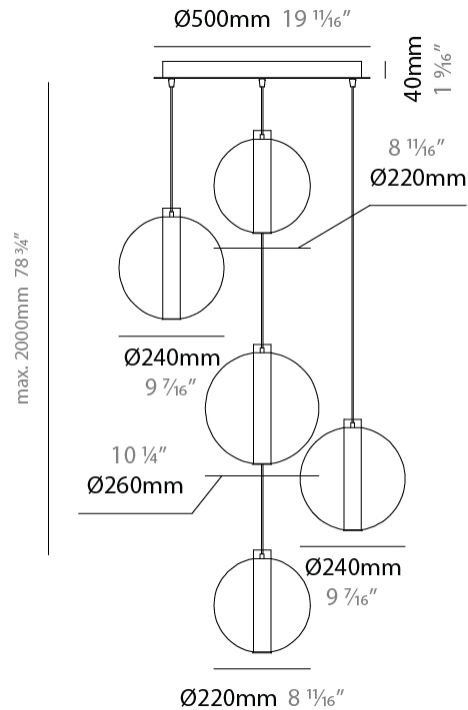

OSCURA MAX - 5 LIGHT CLUSTER SUSPENSION

D141228-30K-MBK-AMB-BRZ-RUB-SKB-SMK

base number	Color	Finish	Finish
	Temperature	Options	Options

1. To build a product code in our configurator select the specify button on the base model # product page
2. To build a manual product code on this datasheet choose from the options listed below in blue font and add the suffix to the base model #

GENERAL

Series: Oscura Max
Subseries: Oscura Max - 5 Light Cluster
Brand: Cangini & Tucci
Division: Design
Mounting Type: Suspension
Mounting Location: Ceiling
Subcategory: Pendant

PHYSICAL

Shape: Round
Diameter (mm): 560
Diameter (in): 22 ⁷/₁₆
Height (mm): 560
Height (in): 22 ⁷/₁₆
Max. Overall Height (mm): 2560
Max. Overall Height (in): 100 ¹³/₁₆
Light Distribution: Omnidirectional
Weight (kg): 8.555
Weight (lbs): 18.86
Accent Finish: PSS
Fixture Material: Glass / Metal
Cable Details: 2,000mm Transparent cable

ELECTRICAL

Lamp Type: LED (Zhaga Standard)
Input Wattage (W): 39
Total Output Wattage (W): 30
Dimming: Non-Dimmable
Driver Included: Yes
Driver Location: Integrated
Input Voltage (V): 120 - 277
Constant Current (MA): 500mA
Upon Request: Non-Dimming / Phase Dimming (120Vac only) / 0-10V Dimming

LED

Number of LEDs: 5
Color Temperature (°K): 3000
Max. Delivered Lumen (lm): 4330
CRI: >90 CRI

OPTICAL

RATINGS AND CERTIFICATIONS

Certified By: Certified for North American Standards
IP rating: IP20