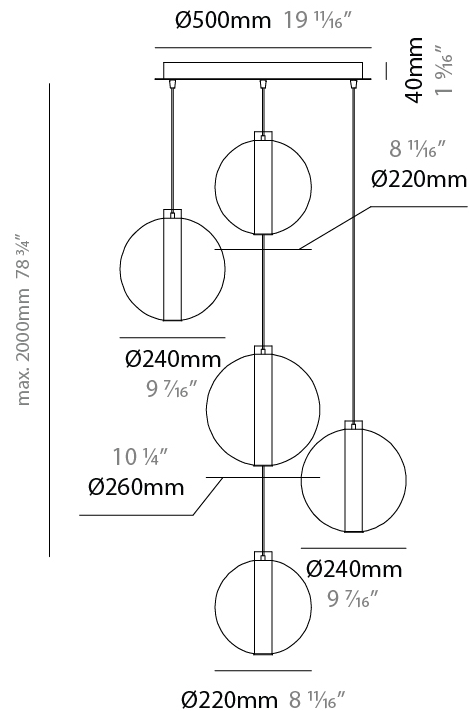

OSCURA MAX - 5 LIGHT CLUSTER SUSPENSION

D141228- : D141228-30K-CHR-STE

base number	Color Temperature	Finish Options	Finish Options

1. To build a product code in our configurator select the specify button on the base model # product page
2. To build a manual product code on this datasheet choose from the options listed below in blue font and add the suffix to the base model #

GENERAL

Series: Oscura Max
Subseries: Oscura Max - 5 Light Cluster
Brand: Cangini & Tucci
Division: Design
Mounting Type: Suspension
Mounting Location: Ceiling
Subcategory: Pendant

PHYSICAL

Shape: Round
Diameter (mm): 560
Diameter (in): 22 1/16
Height (mm): 560
Height (in): 22 1/16
Max. Overall Height (mm): 2560
Max. Overall Height (in): 100 13/16
Light Distribution: Omnidirectional
Weight (kg): 8.555
Weight (lbs): 18.86
Accent Finish: PSS
Fixture Material: Glass / Metal
Cable Details: 2,000mm Transparent cable

ELECTRICAL

Lamp Type: LED (Zhaga Standard)
Input Wattage (W): 39
Total Output Wattage (W): 30
Dimming: Non-Dimmable
Driver Included: Yes
Driver Location: Integrated
Input Voltage (V): 120 - 277
Constant Current (MA): 500mA
Upon Request: Non-Dimming / Phase Dimming (120Vac only) / 0-10V Dimming

LED

Number of LEDs: 5
Color Temperature (°K): 3000
Max. Delivered Lumen (lm): 4330
CRI: >90 CRI

OPTICAL

RATINGS AND CERTIFICATIONS

Certified By: Certified for North American Standards
IP rating: IP20